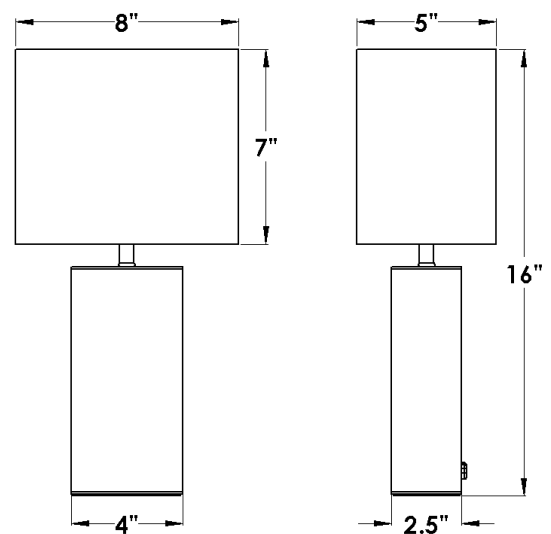

Nessen

NT1250 Brass table lamp

NT1250 Brass table lamp

4" x 2.5" rectangular column. Brass fittings.
On/Off in-line switch on power cord controls one socket.
60W max. Bulb not included; can be ordered separately.
UL listed, CSA approved.

Shades:
White Linen

Shade Dimensions:
B 8" x 5", T 8" x 5", H 7"

For modifications and special contract orders, visit www.nessenlighting.com