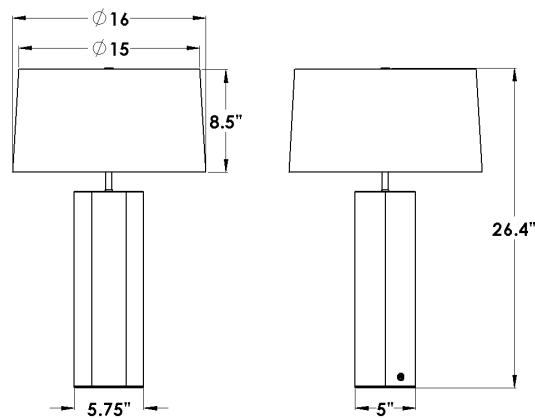

Nessen

NT1225 Brass table lamp

NT1225 Brass table lamp

Brass construction. 5.75" hexagonal column.
On/Off switch on socket cup controls one medium base socket.
150W max. Bulb not included; can be ordered separately.
UL listed, CSA approved.

Shades:
White Linen

Shade Dimensions:
B 16", T 15", H 8.5"

Polished Brass

Brushed Brass

Antique Brass

Dark Antique Brass

Polished Chrome

Satin Chrome