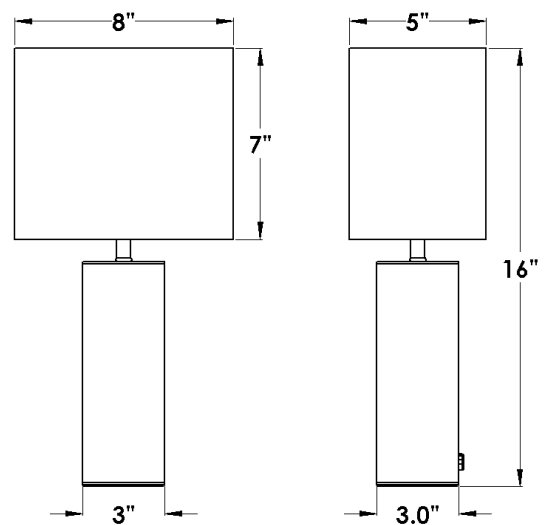

### NT1240 Brass table lamp

3" square column. Brass fittings.  
On/Off in-line switch on power cord controls one socket.  
60W max. Bulb not included; can be ordered separately.  
UL listed, CSA approved.

Shades:  
White Linen

Shade Dimensions:  
B 8" x 5", T 8" x 5", H 7"

Polished Brass

Brushed Brass

Antique Brass

Dark Antique Brass

Polished Chrome

Satin Chrome