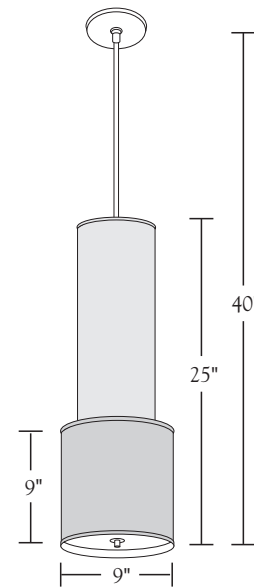

Nessen

NH821 Brass pendant lamp

NH821 brass pendant with fabric shade

Solid brass, 5" diameter canopy with hang straight.
For ceiling box mounting.
One medium base socket controlled by separate wall switch.
75W max. Bulbs not included; can be ordered separately.
UL/cUL listed.

Shades:

Ivory Silk Pongee, Celadon

Shade Dimensions:

Inner Shade: B 7", T 7", H 25"

Outer Shade: B 9", T 9", H 9"

NH821

Polished Brass

Brushed Brass