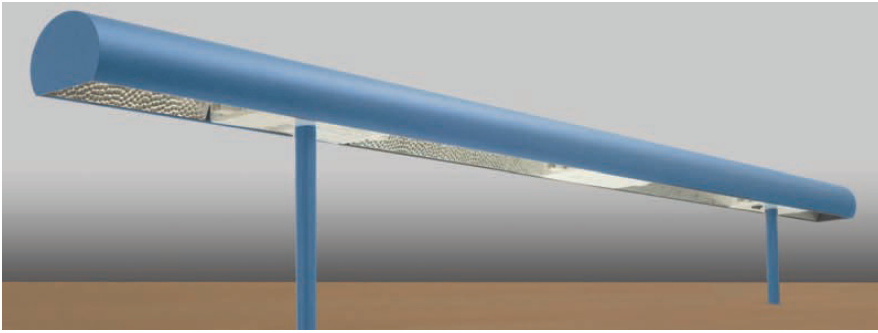

# NESSEN LIBRARY FIXTURES

**NLT001 "ITHACA"**

- Solid brass "Ithaca" library lamp
- 19-½" H x 12-½" W; Base: 7" square
- Optional outlet and USB ports can be added to enlarged brass base
- Two sockets (40W max candelabra base) controlled by one on/off switch

**NLT002 "CAVALIER"**

- Solid brass "Cavalier" library table lamp
- 28-½" x 20-½" W; Base: 7" square
- Two (75W max) sockets controlled by individual on/off switches on base

**NLT007 "GOTHAM"**

- Solid brass "Gotham" library table lamp
- 26" H x 30-½" W; Base: 7" x 5"
- Two (75W max) sockets controlled by switches on shade heads

## NLT003 "BULLDOG"

- Extruded aluminum, 90" "Bulldog" library bench fixture
- Two legs support housing 13" above bench surface
- Also available: 60" and 30" lengths.
- 4" diameter half circle shade houses hammettone reflector
- controlled by one on/off rocker switch