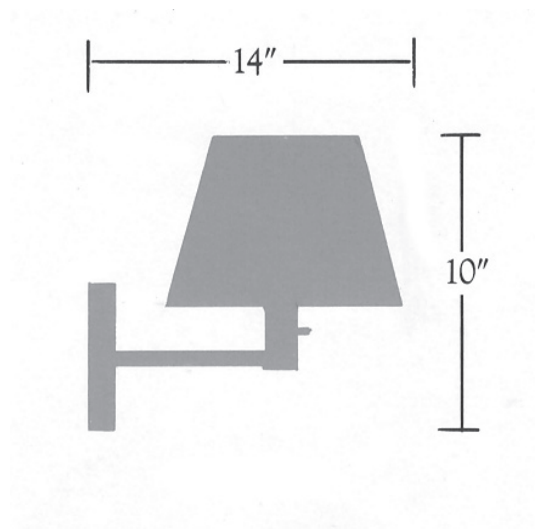

*Nessen*

NW924 Fixed-arm wall lamp

**NW924-OB** Fixed-arm wall lamp

Solid brass, for outlet box mounting.  
5" diameter canopy.  
6" IES glass reflector.  
On/Off switch on socket cup.  
100W max. UL listed, CSA approved.

**Painted Finishes:**

Modern Black, Timeless White, Dark Bronze, Gunmetal Grey

**Shades:**

White Linen, Beige Linen, Black Linen

**Shade Dimensions:**

B 10", T 6-1/2", H 6"

Polished Brass

Brushed Brass