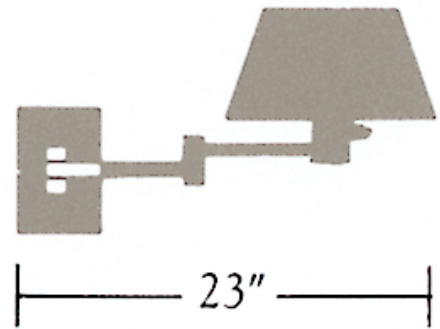

Nessen

NW911 Swing arm lamp with dimmer

NW911-OB swing arm wall lamp with dimmer

Solid brass, outlet box mounted. 3-1/2" x 6" x 7/8" deep canopy
Arm swivels at canopy.
Arm swings 340° at elbow. 6" IES glass reflector.
Full range dimmer switch on socket cup controls one medium base socket.
150W max. Bulb not included; can be ordered separately.
UL listed, CSA approved.

Shades:

White Linen, Beige Linen, Black Semi-Gloss Paper, White Semi-Gloss Paper

Shade Dimensions:

S01: B 10", T 6-1/2", H 6"

S02: B 14", T 6-1/2", H 6"

NW911
Shown with S01 shade

Polished Brass

Brushed Brass