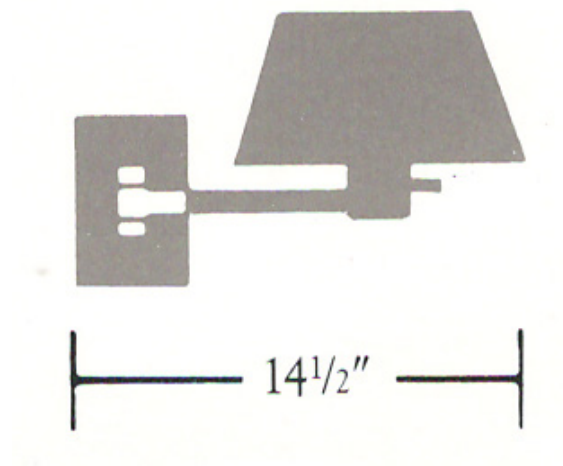

*Nessen*

NW904 Brass wall lamp

**NW904-OB** Brass wall lamp

Solid brass, for outlet box mounting.  
6" x 3-1/2" x 7/8" canopy.  
6" IES glass reflector. Arm swivels at canopy.  
On/Off switch on socket cup controls one socket.  
100W max. UL listed, CSA approved.

**NW904-CP** Brass wall lamp

Same as above except with cord and plug.  
Furnished with round 3/6" cord cover in same finish as lamp

**Metal Finishes:**

Polished Brass, Brushed Brass, Antique Brass, Dark Antique Brass  
Polished Chrome, Satin Chrome, Polished Nickel,  
Satin Nickel

**Painted Finishes:**

Modern Black, Timeless White, Dark Bronze, Gunmetal Grey

**Shades:**

White Linen, Black Linen, White Semi-Gloss Paper

**Shade Dimensions:**

B 10", T 6-1/2", H 6"

Polished Brass

Brushed Brass