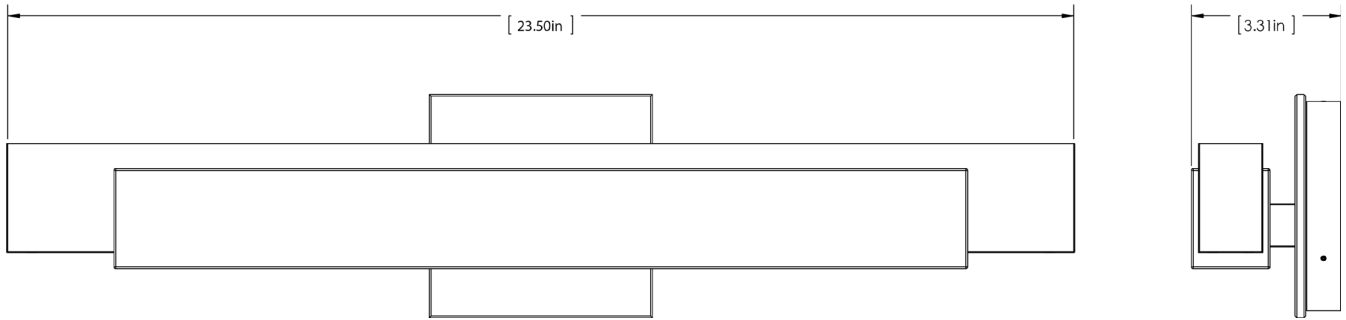

Nessen

NW6275 Marble/Brass Wall Fixture

NW6275 Marble/Brass Wall Fixture

Solid brass construction with marble accents.
 For standard wall junction box mounting.
 3000K warm white color temperature.
 LEED suitable.
 Energy Star efficient.