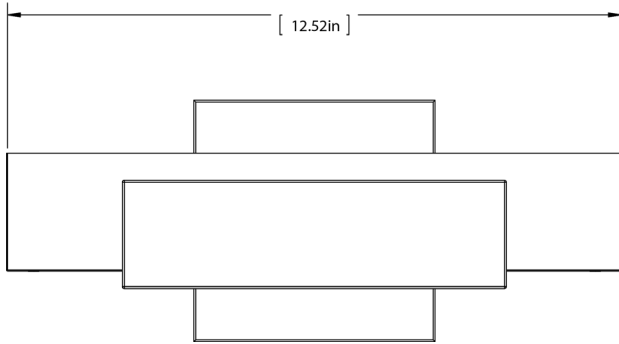

Nessen

NW6273 Marble/Brass Wall Fixture

NW6273 Marble/brass wall fixture

Solid brass construction with marble accents.
 For standard wall junction box mounting.
 3000K warm white color temperature.
 LEED suitable.
 Energy Star efficient.