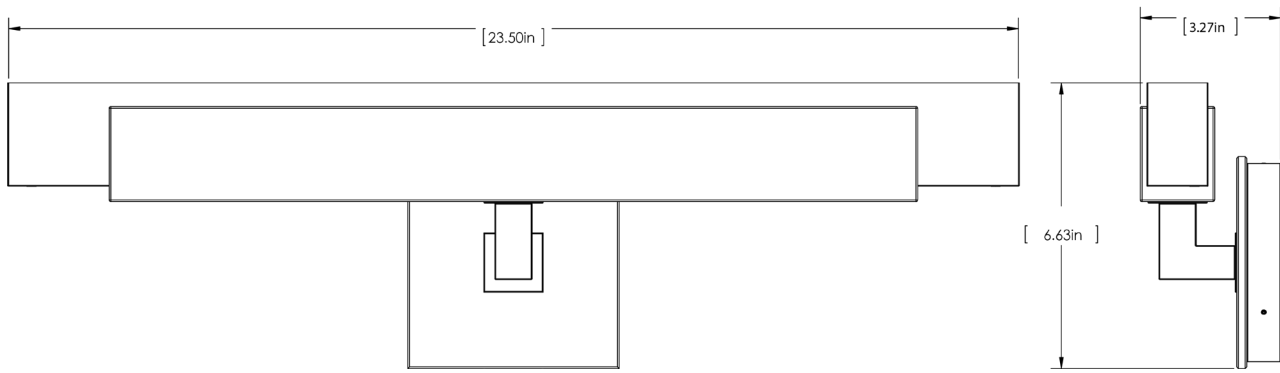

Nessen

NW6272 Marble/Brass Wall Fixture with Arm

NW6272 Marble/Brass Wall Fixture with Arm

Solid brass construction with marble accents.
 For standard wall junction box mounting.
 3000K warm white color temperature.
 LEED suitable.
 Energy Star efficient.