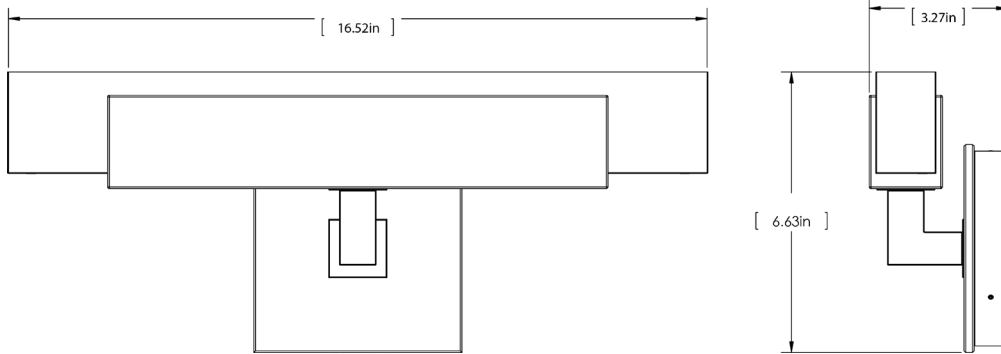

Nessen

NW6271 Marble/Brass Wall Fixture with Arm

NW6271 Marble/Brass Wall Fixture with Arm

Solid brass construction with marble accents.
 For standard wall junction box mounting.
 3000K warm white color temperature.
 LEED suitable.
 Energy Star efficient.