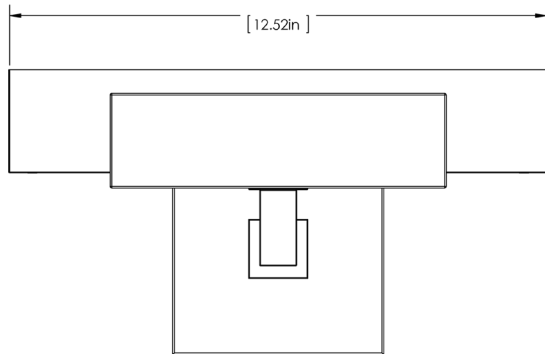

*Nessen*

NW6270 Marble/Brass Wall Fixture with Arm

**NW6270** Marble/Brass Wall Fixture with Arm

Solid brass construction with marble accents.  
 For standard wall junction box mounting.  
 3000K warm white color temperature.  
 LEED suitable.  
 Energy Star efficient.