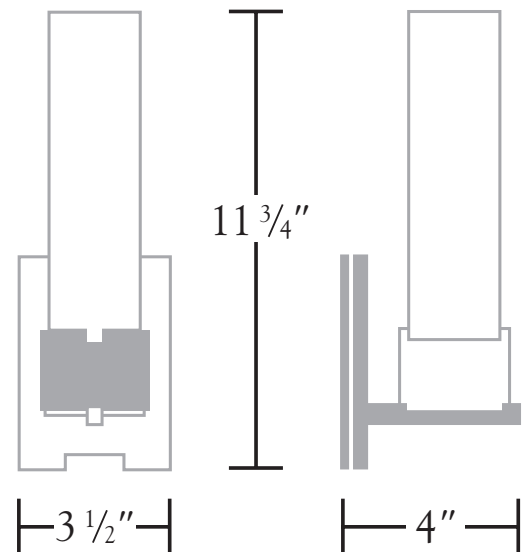

NW329 solid brass wall sconce

Solid brass, for outlet box mounting.
120V.

Metal Finishes:

Polished Brass, Brushed Brass, Antique Brass, Dark Antique Brass,
Polished Chrome, Satin Chrome, Polished Nickel, Satin Nickel

Optional Painted Finish:

Black Gloss, Light Bronze, Metallic Copper, Chiffon Yellow, Dark
Teal, Emerald Green, Federal Blue, Fresh Crème, Matte Black,
Metallic Grey, Red Clay, Red Garnet, Racing Red, Summer Blue,
Sandbar Tan, White Gloss

Shades:

White Sandblasted

NW329