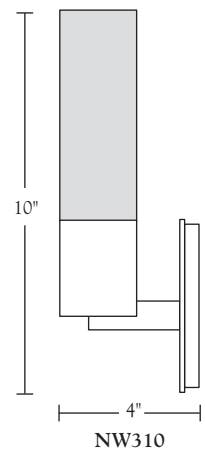

NW310 wall sconce, **ADA** compliant

Solid brass construction.
Frosted acrylic light tube.
LED module outputs 552 lumens, using 6W.

3000k warm white color temperature at 85 CRI.
Submitted for ETL listing. Title 20 and RoHS
compliant. LEED suitable. Energy Star efficient.

Standard Metal Finishes: Polished Brass, Brushed Brass,
Antique Brass (shown), Polished Chrome,
Satin Chrome, Polished Nickel,
Satin Nickel

Optional Finish: Baked Enamel Paint
Optional: Global Plug Configurations

Nessen