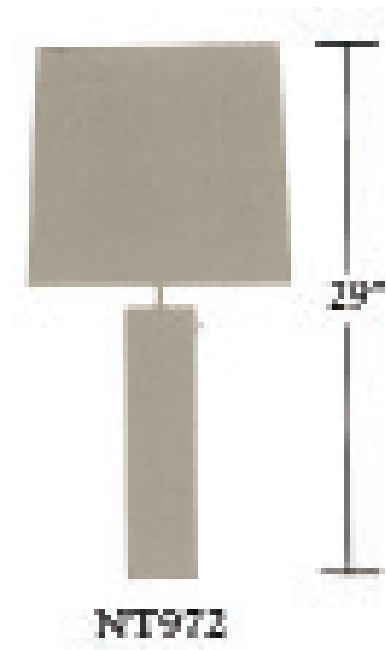

Nessen

NT972 29" Solid brass table lamp

NT972 solid brass table lamp

Solid brass construction. 4" diameter column.
Three-way switch on column controls two medium base sockets.
100W max each. Bulb not included; can be ordered separately.
UL listed, CSA approved.

Shades:

White Linen

Shade Dimensions:

B 15", T 14", H 13"

Polished Brass

Brushed Brass

Antique Brass

Dark Antique Brass