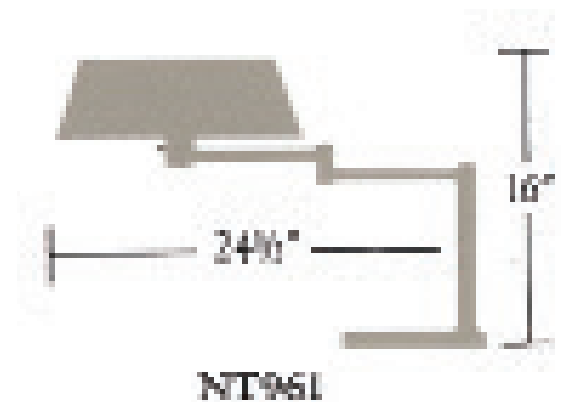

Nessen

NT961 16" Swing-arm table lamp

NT961 swing-arm table lamp

Solid brass construction. 8" diameter base.
Perforated metal disk on top of drum shade for down-light.
Three-way switch on cup controls a two medium base socket cluster.
75Wmax. each. Bulbs not included; can be ordered separately.
UL listed, CSA approved.

Shades:

Beige Linen, White Linen

Shade Dimensions:

B 14", T 11", H 5"

Polished Brass

Brushed Brass

Antique Brass

Dark Antique Brass