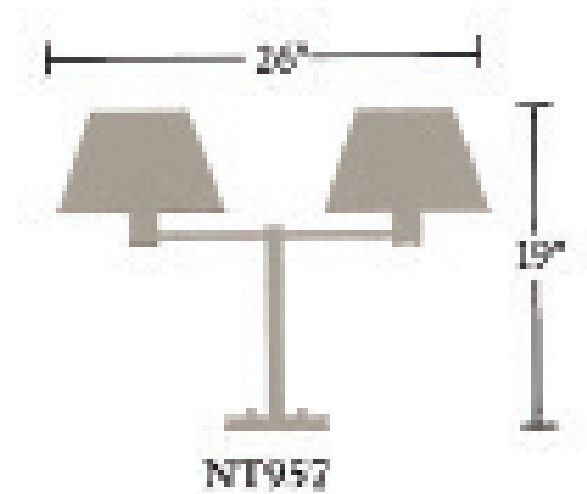

Nessen

NT957 19" Double reading lamp

NT957 19" double reading lamp

Solid brass construction. 6" diameter base.
Individual on/off switches located on base.
IES glass reflectors for up light and down-light. Medium base socket.
150W max each. Bulbs not included; can be ordered separately.
UL listed, CSA approved.

Shades:

Beige Linen, White Linen, Black Semi-Gloss Paper, Bone Shirr

Shade Dimensions:

B 14", T 11", H 5"

Polished Brass

Brushed Brass

Antique Brass

Dark Antique Brass