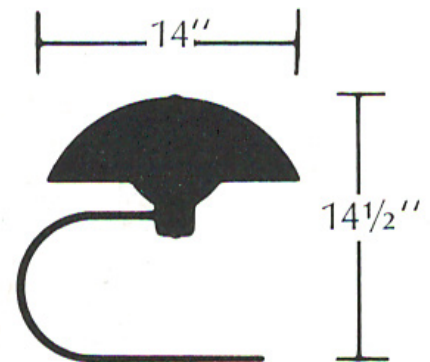

NT948 Anywhere lamp
Designed by Greta von Nessen
Winner of the Museum of Modern Art Good Design Award

Metal frame.
The dome assembly pivots inside tubular frame.
On-off switch on cord controls one socket. 100W max.

Base Frame Finishes:

Polished Brass, Brushed Brass, Antique Brass, Dark Antique Brass
Polished Chrome, Satin Chrome, Polished Nickel, Satin Nickel

Shade Finishes:

Modern Black, Timeless White, Dark Bronze, Gunmetal Grey,
Marine Blue, Classic Red, Espresso Brown

Options:

Global Plug Configurations

For modifications and special contract orders, visit www.nessenlighting.com