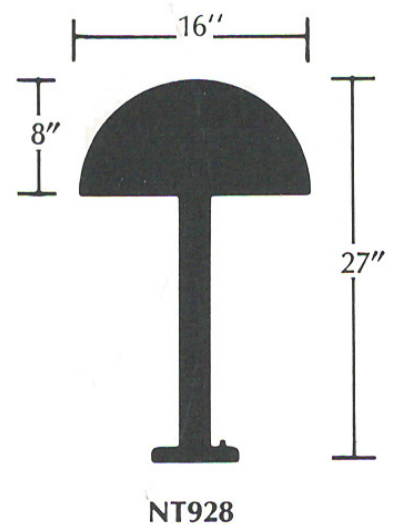

NT928 27" Table lamp

16" diameter metal dome.
Hi-lo-off switch offers two levels of light and controls two sockets;
75W max

Painted Finishes:

Modern Black, Timeless White, Dark Bronze, Gunmetal Grey,
Marine Blue, Classic Red, Espresso Brown

Options:

Global Plug Configurations

For modifications and special contract orders, visit www.nessenlighting.com