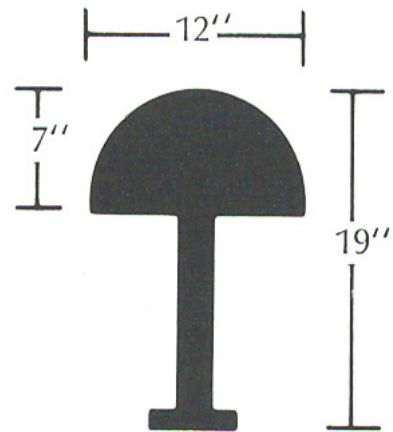

NT912 19" Table lamp

2" diameter column and 5" diameter base
On/off switch on base controls one socket. 100W max.

Painted Finishes:

Modern Black, Timeless White, Dark Bronze, Gunmetal Grey,
Marine Blue, Classic Red, Espresso Brown

Options:

Global Plug Configurations

NT912

For modifications and special contract orders, visit www.nessenlighting.com