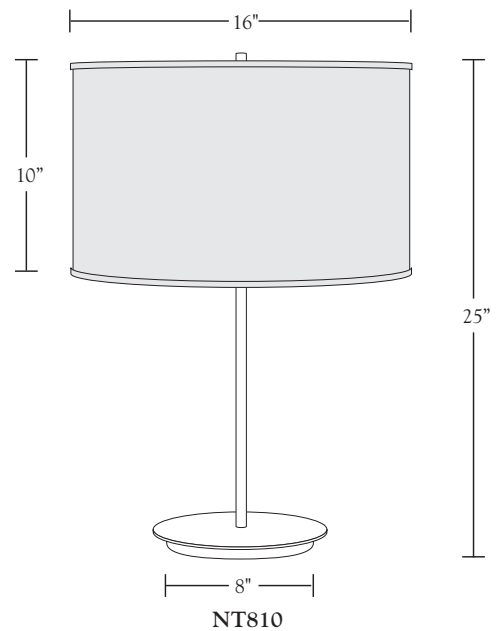

### NT810 25" solid brass table lamp

Solid brass construction. 8" diameter base.  
On/Off in-line switch on power cord controls two medium base sockets.  
Two 100W max each. Bulbs not included; can be ordered separately.  
UL/cUL listed.

#### Shade Dimensions:

B 16", T 16", H 10"

For modifications and special contract orders, visit [www.nessenlighting.com](http://www.nessenlighting.com)