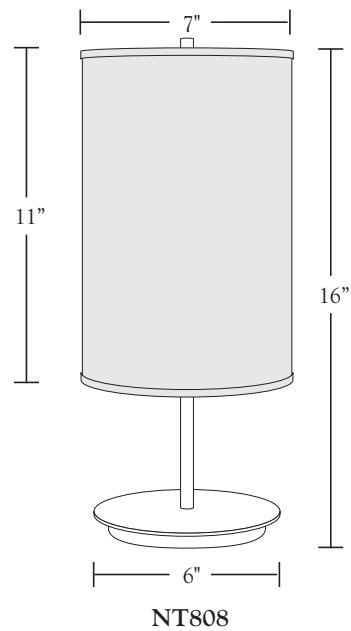

Nessen

NT808 16" Solid brass table lamp

NT808 16" solid brass table lamp

Solid brass construction. 6" diameter base.
On/Off in-line switch on power cord controls one medium base socket.
75W max. Bulb not included; can be ordered separately.

Shades:

Ivory Silk Pongee, White Linen, Beige Linen

Shade Dimensions:

B 7", T 7", H 11"

For modifications and special contract orders, visit www.nessenlighting.com