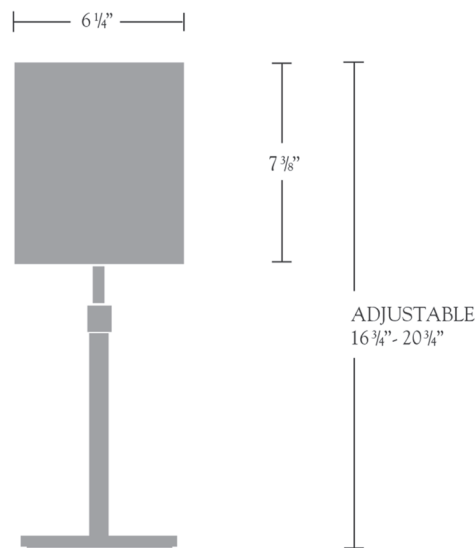

Nessen

NT803 Solid brass adjustable-height table lamp

NT803 solid brass adjustable-height table lamp

Solid brass construction. 6" diameter base.
Height-adjustable stem (16-³/₄" - 20-³/₄" range).
Full range in-line dimmer switch on power cord.
60W max. Bulb not included; can be ordered separately.
Candelabra base.
UL/cUL listed.

Shades:

White Linen, White Silk, White Semi-Gloss Paper with White
Lining

Shade Dimensions:

B 6-¹/₄", T 6-¹/₄", H 7-³/₈"

NT803

Polished Brass

Brushed Brass

Antique Brass