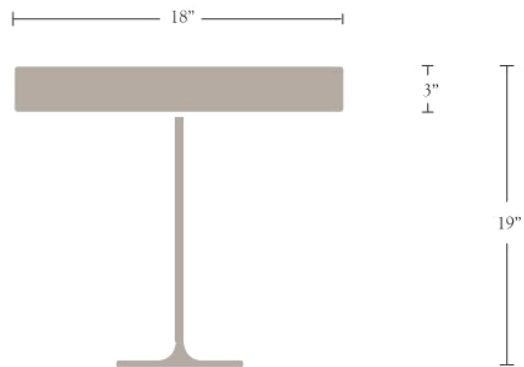

Nessen

NT801 19" table lamp

NT801 Table Lamp

Solid brass. Spun metal shade and base.
8-½ base. Painted stem.
Two candelabra sockets controlled by full range in-line dimmer.
60W max each. UL/CUL listed.

Metal Finishes:

Anthracite, White Gloss

Shade Dimensions:

B 18", T 18", H 3"

For modifications and special contract orders, visit www.nessenlighting.com