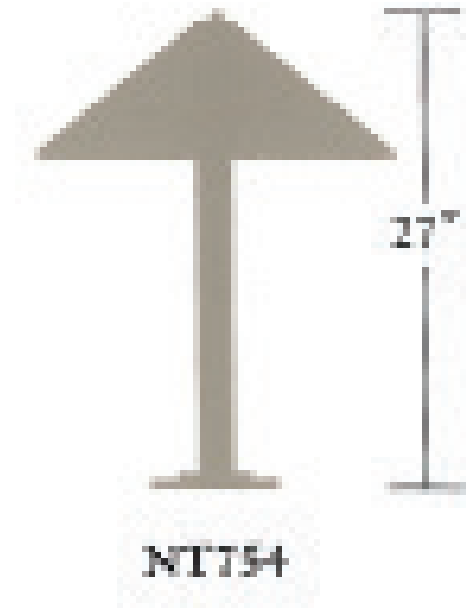

*Nessen*

NT754 27" Solid brass table lamp

**NT754** solid brass table lamp

Solid brass construction. 7" diameter base.  
4" diam. upper tier.  
On/Off switch on column controls two medium base sockets.  
75W max each. Bulbs not included; can be ordered separately.  
UL listed, CSA approved.

**Shades:**  
White Molded Plastic

**Shade Dimensions:**  
B 20", T 2", H 7-1/2"

Polished Brass

Brushed Brass

Antique Brass

Dark Antique Brass

Polished Chrome

Satin Chrome