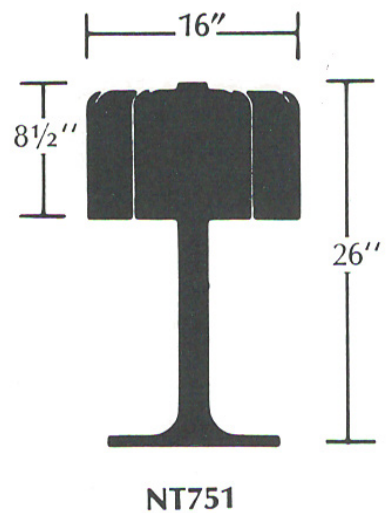

NT751 Triskele table lamp

12" diameter base
Reflectors are clustered around a 2" diameter column
"Heat slit" on top of each reflector provides a ribbon of light.
On/off switch on cord controls three sockets. 100W max each.

Painted Finishes:

Modern Black, Timeless White, Dark Bronze, Gunmetal Grey,
Marine Blue, Classic Red, Espresso Brown

Options:

Global Plug Configurations

For modifications and special contract orders, visit www.nessenlighting.com