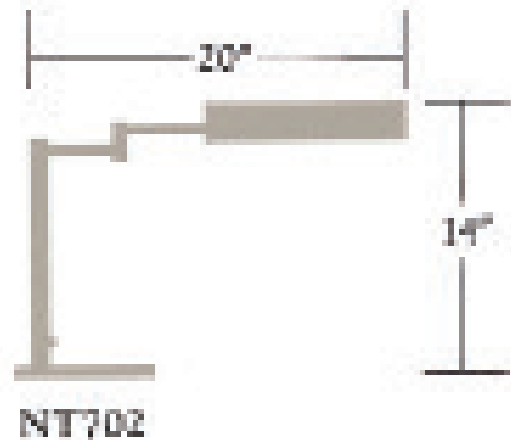

Nessen

NT702 14" Solid brass swing-arm desk lamp

NT702-I solid brass swing-arm desk lamp

Solid brass construction. 7" diameter base.
Arm swings 340° at elbow.
On/Off switch on upright tube.
60W T10 showcase bulb. UL listed.

Metal Finishes:

Polished Brass, Brushed Brass, Antique Brass, Dark Antique Brass,
Polished Chrome, Satin Chrome, Polished Nickel, Satin Nickel

Dimensions:

10" x 2-7/8" wide x 2" tall

Polished Brass

Brushed Brass