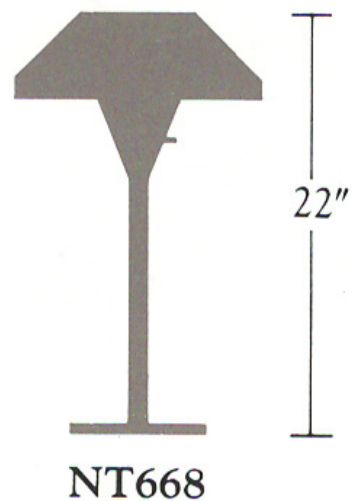

NT668 22" brass table lamp with spun shade

7" diameter base.
Perforated metal disc prevents overhead glare.
On/Off switch on bottom cone.
100W max. UL listed, CSA approved.

Metal Finishes:

Polished Brass, Brushed Brass, Antique Brass, Dark Antique Brass
Polished Chrome, Satin Chrome, Polished Nickel, Satin Nickel

Painted Finishes:

Modern Black, Timeless White, Dark Bronze, Gunmetal Grey

Options:

Global Plug Configurations

Polished Brass

Brushed Brass

Antique Brass

Dark Antique Brass

Polished Chrome

Satin Chrome

Polished Nickel

Satin Nickel

For modifications and special contract orders, visit www.nessenlighting.com