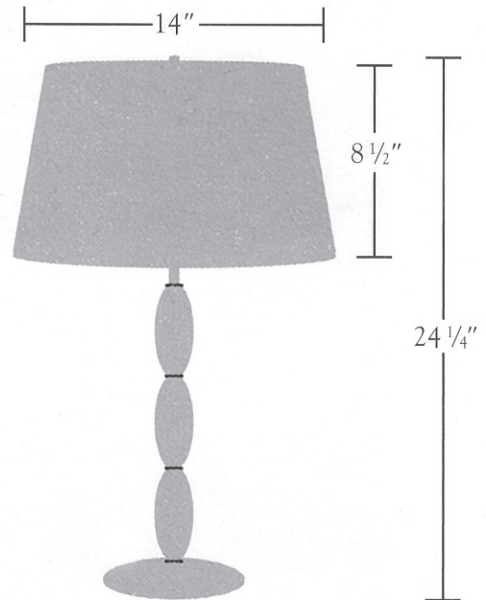

### NT606 Table lamp

Solid brass base and accents.  
Solid maple wood species beads.  
6-½" diameter base. White perforated top disc for downlight.  
Three-way switch on socket controls one lamp.  
150W max. Bulb not included; can be ordered separately.  
UL/CUL listed.

#### Shade Dimensions:

14" B, 11" T, 8-½" H

Polished Brass

Brushed Brass

Antique Brass

Dark Antique Brass

Polished Chrome

Satin Chrome