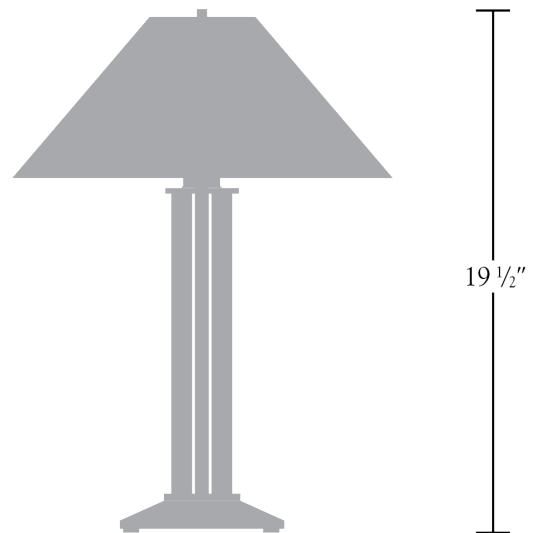

Nessen

NT557 Wood table lamp

NT557 Wood table lamp

Solid Maple wood species. Solid brass accents.
5- $\frac{1}{4}$ " square base with $\frac{3}{4}$ " square columns.
Two candelabra sockets controlled by in-line dimmer switch.
40W max. Bulb not included; can be ordered separately.
UL/CUL listed.

Shades:

White Linen, Beige Linen, Black Linen

Shade Dimensions:

B 12- $\frac{1}{2}$ ", T 3", H 5- $\frac{1}{2}$ "

Polished Brass

Brushed Brass

Antique Brass

Dark Antique Brass