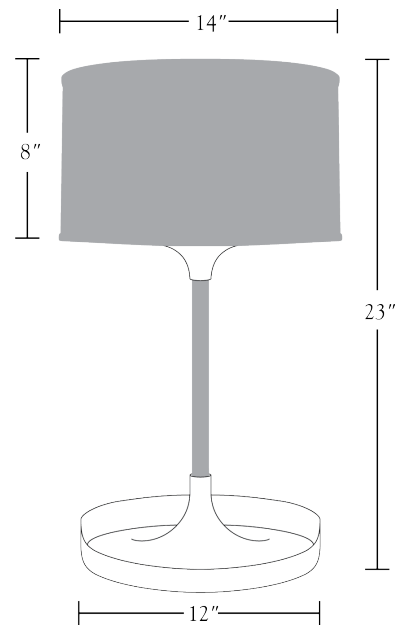

*Nessen*

NT511 Porcelain table lamp

**NT511** Table lamp

White porcelain base, white spun aluminum collar.  
12" footprint. 1" diameter wood or brass column.  
White perforated top disc for downlight.  
Cord exits through bottom of the base.  
3-way switch controls one socket.  
150W max. UL/cUL listed.

Shades:  
White Linen, Beige Linen, Black Linen

Shade Dimensions:  
14" diameter, H 8"

For modifications and special contract orders, visit [www.nessenlighting.com](http://www.nessenlighting.com)