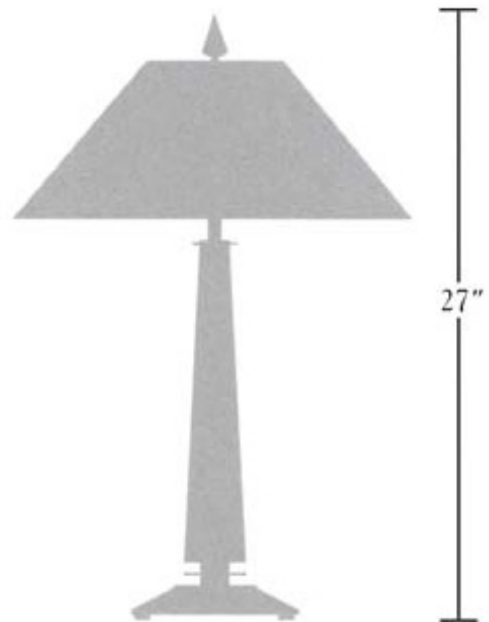

Nessen

NT509 Wood table lamp

NT509 Wood table lamp

Solid Maple wood species.
7" square base. 13-⁷/₈" truncated pyramidal column.
Solid brass accents and feet.
On-Off switch on medium base socket controls one lamp.
150W max. Bulb not included; can be ordered separately.
UL listed, CSA approved.

Shades:

White Linen, Beige Linen, Black Linen

Shade Dimensions:

B 14-¹/₂", T 5", H 8-¹/₂"

Polished Brass

Brushed Brass

Antique Brass

Dark Antique Brass