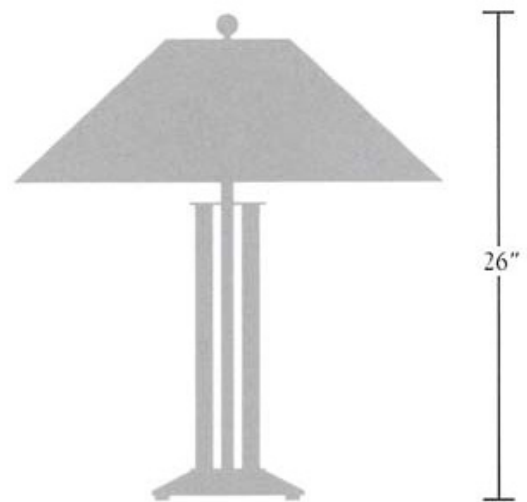

Nessen

NT507 Wood table lamp

NT507 Wood table lamp

Solid Maple wood species.
7" square base with 1" square columns.
On-Off switch on socket housing.
150W max. Bulb not included; can be ordered separately.
UL listed, CSA approved

Shades:

Beige Linen, Black Linen, White Linen

Shade Dimensions:

B 17-1/2", T 4", H 8"

Polished Brass

Brushed Brass

Antique Brass

Dark Antique Brass