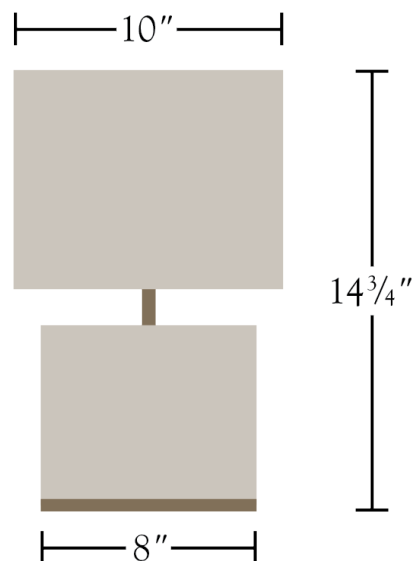

Nessen

NT506 Solid brass table lamp

NT506 Table lamp

Solid brass. 1-½" thick Slate, Granite, or Sandstone.
White perforated top disc for downlight.
Two candelabra sockets controlled by in-line dimmer switch.
60W max each. Bulbs not included but can be ordered separately.

Shade Dimensions:

B 10", T 10", H 7"

For modifications and special contract orders, visit www.nessenlighting.com