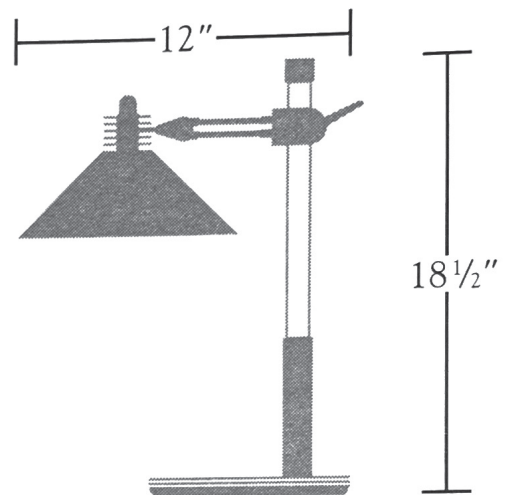

*Nessen*

NT503 Adjustable desk lamp

**NT503** Adjustable desk lamp

7-½" diameter base. Rack and pinion with crank handle for vertical adjustment.

Green opalescent On-Off switch on socket housing controls one socket.

Shade rotates 90° vertically and 90° horizontally.

60W max. Bulb not included, can be ordered separately.

UL listed

**Metal Finishes:**

Polished Brass, Brushed Brass, Antique Brass, Dark Antique Brass  
Polished Chrome, Satin Chrome, Polished Nickel, Satin Nickel

**Painted Finishes:**

Modern Black, Timeless White, Dark Bronze, Gunmetal Grey

**Shade Dimensions:**

8" diameter, 3" deep

Polished Brass

Brushed Brass

Antique Brass

Dark Antique Brass