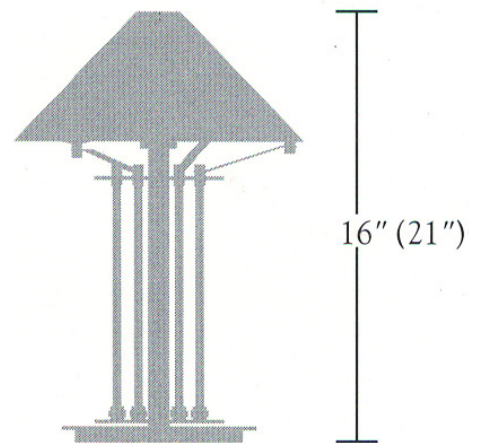

NT501 16" table lamp
NT551 21" table lamp

Solid brass construction. 7 1/4" diameter base.
O-Off toggle switch on base controls one socket.
60W max. minican base.

Metal Finishes:

Polished Brass, Brushed Brass, Antique Brass, Dark Antique Brass
Polished Chrome, Satin Chrome, Polished Nickel, Satin Nickel

Painted Finishes:

Modern Black, Timeless White, Dark Bronze, Gunmetal Grey

Shade:

White Linen, Black Semi-Gloss Paper, White Semi-Gloss Paper

Options:

Global Plug Configurations

**NT501
(NT551)**