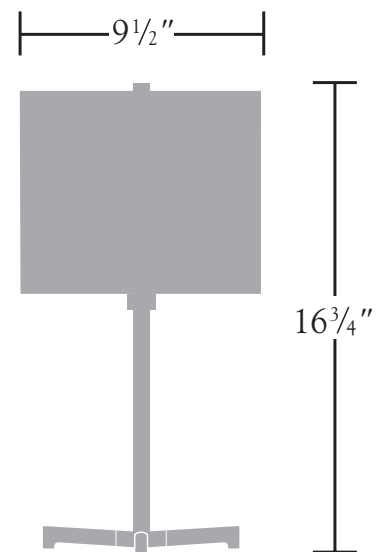

*Nessen*

NT407 16-<sup>3</sup>/<sub>4</sub>" Solid brass table lamp

**NT407** solid brass table lamp

Solid brass construction. Three legs with 9" footprint.  
Solid-top, white sandblasted acrylic or fabric shade.  
Two candelabra sockets controlled by in-line dimmer switch.  
60W max each. Bulb not included; can be ordered separately.  
UL/cUL listed.

**Shades:**

White Sandblasted Acrylic, White Silk

**Acrylic Shade Dimensions:**

B 9-1/2", T 9-1/2", H 7"

**Fabric Shade Dimensions:**

B 9", T 9", H 7"

**NT407**

Polished Brass