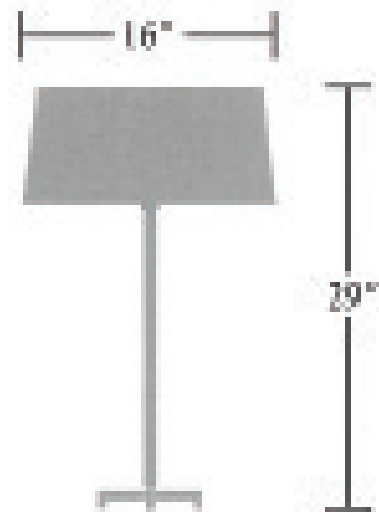

Nessen

NT402 29" Solid brass table lamp

NT402 solid brass table lamp with square tubing

Solid brass construction. 3/4" square tubing, 10-3/4" footprint.
White perforated top disc for downlight.
Cord exits through bottom of center tube.
Full range dimmer switch controls one medium base socket.
150W max. Bulb not included; can be ordered separately.
UL listed, C/UL certified.

Shades:

White Semi-Gloss Paper, Black Semi-Gloss Paper, White Linen

Shade Dimensions:

B 16", T 15", H 8"

NT402

Polished Brass

Brushed Brass

Antique Brass