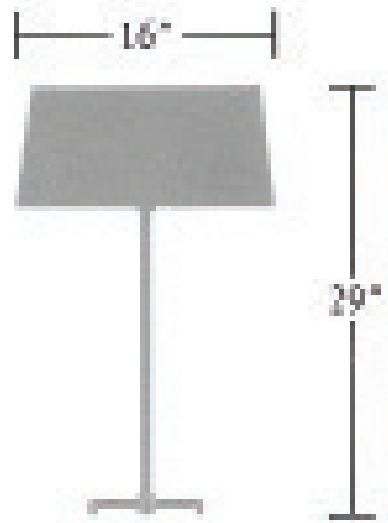

Nessen

NT401 29" Solid brass flange table lamp

NT401 solid brass flange table lamp

Solid brass construction. 3/4" diameter tubing, 11-1/2" footprint.
White perforated top disc for downlight.
Cord exits through bottom of center tube.
Full-range dimmer switch controls one medium base socket.
150W max. Bulb not included; can be ordered separately.
UL listed, CSA approved.

Shades:

White Semi-Gloss Paper, Black Semi-Gloss Paper

Shade Dimensions:

B 16", T 15", H 8"

NT401

Polished Brass

Brushed Brass

Antique Brass