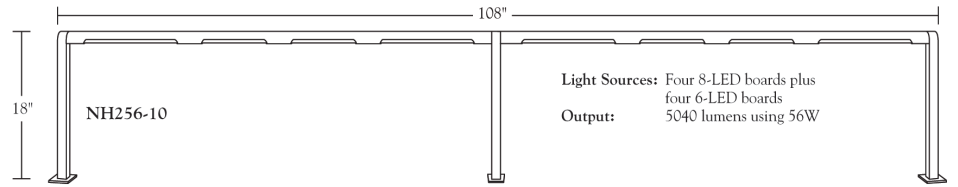

Nessen

NT256 Solid brass reading fixture

- NT256-3** 36" solid brass reading fixture
- NT256-6** 60" solid brass reading fixture
- NT256-8** 84" solid brass reading fixture
- NT256-10** 108" solid brass reading fixture

Solid brass construction.
 1-1/2" light arms rotate 160° (NH256-8 and NH256-10 each have two light arms).
 Each light module comprises a 6W LED or 8W LED board mounted on a proprietary heat sink (patents pending).
 Controlled by separate wall switch.
 3000K warm white color temperature at 85 CRI.
 Submitted for UL/cUL listing.
 Energy Star efficient.