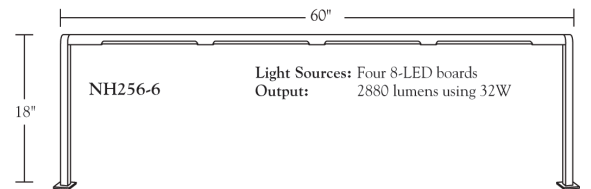

Nessen

NT256 Solid brass reading fixture

- NT256-3** 36" solid brass reading fixture
- NT256-6** 60" solid brass reading fixture
- NT256-8** 84" solid brass reading fixture
- NT256-10** 108" solid brass reading fixture

Solid brass construction.
 1-1/2" light arms rotate 160° (NH256-8 and NH256-10 each have two light arms).
 Each light module comprises a 6W LED or 8W LED board mounted on a proprietary heat sink (patents pending).
 Controlled by separate wall switch.
 3000K warm white color temperature at 85 CRI.
 Submitted for UL/cUL listing.
 Energy Star efficient.