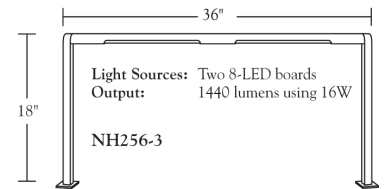

- **NT256-3** 36" solid brass reading fixture
- **NT256-6** 60" solid brass reading fixture
- **NT256-8** 84" solid brass reading fixture
- **NT256-10** 108" solid brass reading fixture

Solid brass construction.
1-1/2" light arms rotate 160° (NH256-8 and NH256-10 each have two light arms).
Each light module comprises a 6W LED or 8W LED board mounted on a proprietary heat sink (patents pending).
Controlled by separate wall switch.
3000K warm white color temperature at 85 CRI.
Submitted for UL/cUL listing.
Energy Star efficient.

Metal Finishes:

Polished Brass, Brushed Brass, Antique Brass, Dark Antique Brass, Polished Chrome, Satin Chrome, Polished Nickel, Satin Nickel

Optional Painted Finish:

Black Gloss, Light Bronze, Metallic Copper, Chiffon Yellow, Dark Teal, Emerald Green, Federal Blue, Fresh Crème, Matte Black, Metallic Grey, Red Clay, Red Garnet, Racing Red, Summer Blue, Sandbar Tan, White Gloss

For modifications and special contract orders, visit www.nessenlighting.com