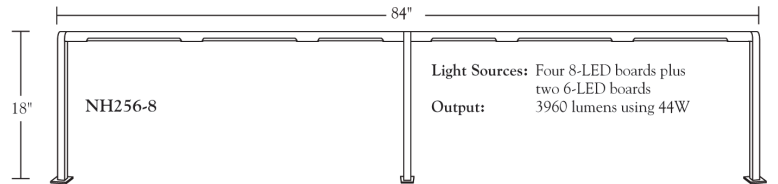

Nessen

NT256 Solid brass reading fixture

- NT256-3** 36" solid brass reading fixture
- NT256-6** 60" solid brass reading fixture
- NT256-8** 84" solid brass reading fixture
- NT256-10** 108" solid brass reading fixture

Solid brass construction.
 1-1/2" light arms rotate 160° (NH256-8 and NH256-10 each have two light arms).
 Each light module comprises a 6W LED or 8W LED board mounted on a proprietary heat sink (patents pending).
 Controlled by separate wall switch.
 3000K warm white color temperature at 85 CRI.
 Submitted for UL/cUL listing.
 Energy Star efficient.