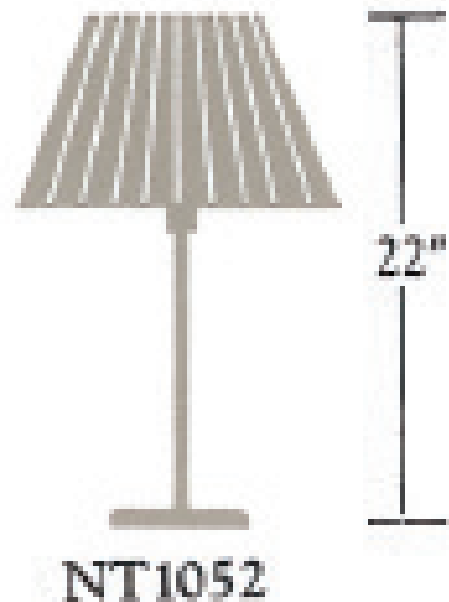

*Nessen*

NT1052 22" Solid brass table lamp

**NT1052 22" solid brass task lamp**

Solid brass construction. 6" diameter base.  
On/Off switch on base controls one medium base socket.  
Perforated metal disc reduces overhead glare.  
100W max. Bulb not included; can be ordered separately.  
UL listed CSA approved.

**Shades:**

White Linen, Black Linen, White Semi-Gloss Paper

**Shade Dimensions:**

B 14", T 5", H 8-1/4"

Polished Brass

Brushed Brass

Antique Brass

Dark Antique Brass