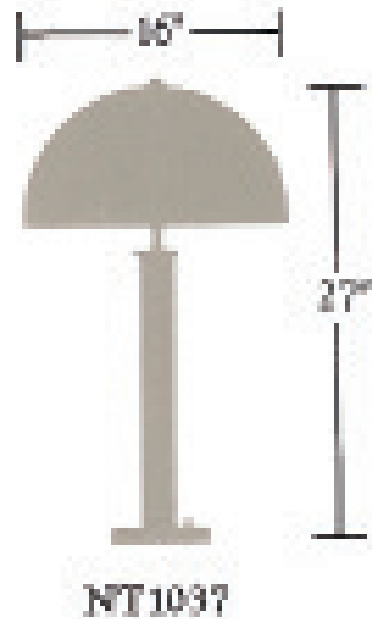

Nessen

NT1037 27" Solid brass table lamp

NT1037 27" solid brass table lamp

Solid brass construction. 2" diameter column, 6" diameter base.
On/Off switch on base controls two medium base sockets.
75W max each. Bulb not included; can be ordered separately.
UL listed.

Shades:

Molded white plastic dome

Shade Dimensions:

16" diameter, 7-3/4" in height

Polished Brass

Brushed Brass

Antique Brass

Dark Antique Brass