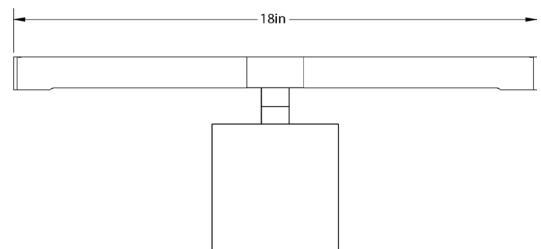

NP0081 18" Picture Light

Solid brass construction. 4.4" square wall plate.
Each light module comprises a 6W LED lamp board mounted on proprietary heat sink (patent pending).
Two modules output 1180 lumens, using 12W.
Controlled by separate wall switch.
3000K warm white color temperature at 85 CRI.
Submitted for UL/cUL listing.
LEED suitable. Energy Star efficient.

Metal Finishes:

Polished Brass, Brushed Brass, Antique Brass, Dark Antique Brass
Polished Chrome, Satin Chrome, Polished Nickel, Satin Nickel

Optional Painted Finishes:

Black Gloss, Light Bronze, Metallic Copper, Chiffon Yellow, Dark Teal, Emerald Green, Federal Blue, Fresh Crème, Matte Black, Metallic Grey, Red Clay, Red Garnet, Racing Red, Summer Blue, Sandbar Tan, White Gloss

For modifications and special contract orders, visit www.nessenlighting.com