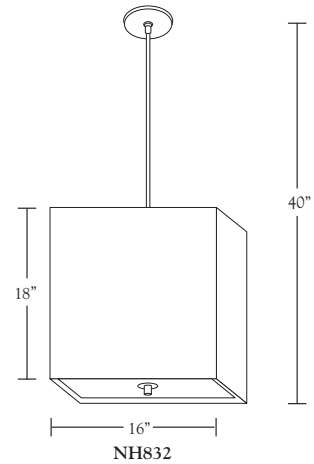

Nessen

NH833 Solid brass pendant lamp with fabric shade

NH832 brass pendant with fabric shade
NH833 brass pendant with fabric shade

Solid brass, 5" diameter canopy with hang straight.
 For ceiling box mounting.
 For NH832, two medium base sockets controlled by separate wall switch.
 For NH833, three medium base sockets controlled by separate wall switch.
 100W max. Bulbs not included; can be ordered separately.
 UL/cUL listed.

Shades:

White Linen

Shade Dimensions:

NH832: B 16" square, T 16" square, H 18"

NH833: B 20" square, T 20" square, H 24"

Polished Brass

Brushed Brass

Antique Brass