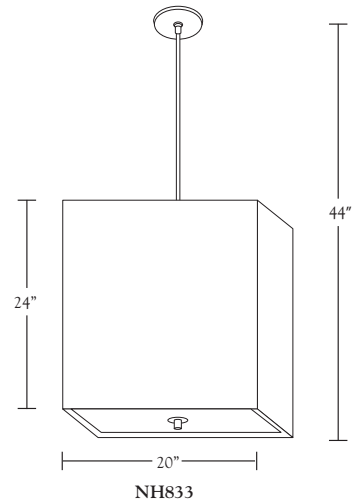

Nessen

NH833 Solid brass pendant lamp with fabric shade

NH832 brass pendant with fabric shade
NH833 brass pendant with fabric shade

Solid brass, 5" diameter canopy with hang straight.
 For ceiling box mounting.
 For NH832, two medium base sockets controlled by separate wall switch.
 For NH833, three medium base sockets controlled by separate wall switch.
 100W max. Bulbs not included; can be ordered separately.
 UL/cUL listed.

Shades:

White Linen

Shade Dimensions:

NH832: B 16" square, T 16" square, H 18"

NH833: B 20" square, T 20" square, H 24"

Polished Brass

Brushed Brass

Antique Brass