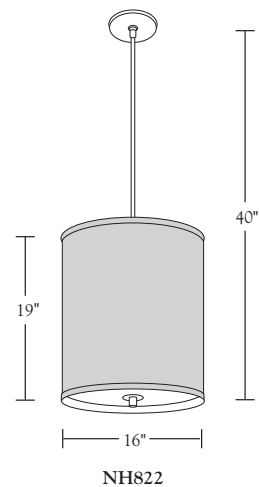

Nessen

NH823 Pendant lamp with 24" diameter fabric shade

NH822 brass pendant with fabric shade
NH823 brass pendant with fabric shade

Solid brass. 5" diameter canopy with hang straight.
For ceiling box mounting.

Two medium base sockets controlled by separate wall switch.
NH822: 100W max. Bulbs not included; can be ordered separately.
NH823: 150W max. Bulbs not included; can be ordered separately.
UL/cUL listed.

Shades:

White Satin Weave with 1" trim, White Silk Pongee

Shade Dimensions:

NH822: B 16", T 16", H 19"

NH823: B 24", T 24", H 19"

Polished Brass

Brushed Brass

Antique Brass