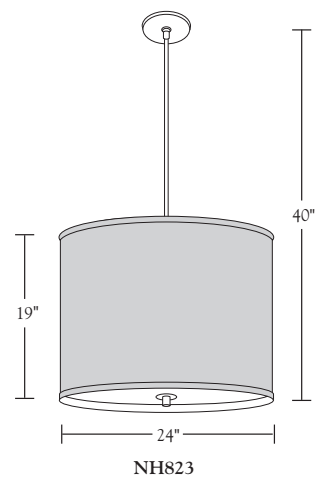

Nessen

NH823 Pendant lamp with 24" diameter fabric shade

NH822 brass pendant with fabric shade
NH823 brass pendant with fabric shade

Solid brass. 5" diameter canopy with hang straight.
For ceiling box mounting.

Two medium base sockets controlled by separate wall switch.
NH822: 100W max. Bulbs not included; can be ordered separately.
NH823: 150W max. Bulbs not included; can be ordered separately.
UL/cUL listed.

Shades:

White Satin Weave with 1" trim, White Silk Pongee

Shade Dimensions:

NH822: B 16", T 16", H 19"

NH823: B 24", T 24", H 19"

Polished Brass

Brushed Brass

Antique Brass