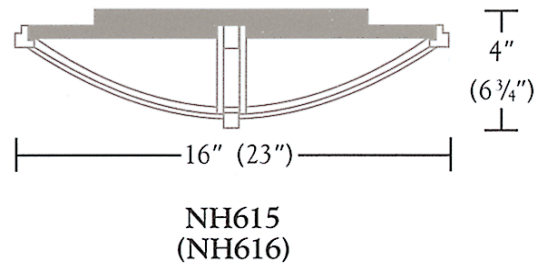

NH615 16" diameter ceiling and wall fixture

Solid brass, for outlet box mounting.
16" overall diameter.
White sandblasted acrylic shade.
Socket controlled by separate wall switch.
28W 2D lamp included.
UL/cUL listed.

NH616 23" diameter ceiling and wall fixture

Solid brass, for outlet box mounting.
23" overall diameter.
White sandblasted acrylic shade.
Socket controlled by separate wall switch.
38W 2D lamp included.
UL/cUL listed.

Metal Finishes:

Polished Brass, Brushed Brass, Antique Brass, Dark Antique Brass, Polished Chrome, Satin Chrome, Polished Nickel, Satin Nickel

Optional Painted Finish:

Black Gloss, Light Bronze, Metallic Copper, Chiffon Yellow, Dark Teal, Emerald Green, Federal Blue, Fresh Crème, Matte Black, Metallic Grey, Red Clay, Red Garnet, Racing Red, Summer Blue, Sandbar Tan, White Gloss

Shade:

White Sandblasted Acrylic

For modifications and special contract orders, visit www.nessenlighting.com