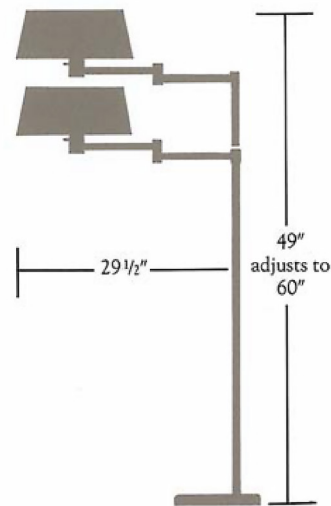

**NF907** *Adjustable-height floor lamp*  
1927 *Walter von Nessen design*

Solid brass construction. 11" diameter base.  
Adjustable telescopic arm. No manual fastening required.  
Arm swings 340° at elbow.  
6" Opal glass reflector.  
Three-way switch on socket cup controls one medium base socket.  
150W max. Bulb not included; can be ordered separately.  
UL listed, CSA approved.

Solid brass construction. 11" diameter base.  
Adjustable telescopic arm. No manual fastening required.  
Drum shade. Arm swings 340° at elbow.  
Perforated metal disc for downlight.  
Three-way switch on socket up controls a two socket cluster.  
100W max each. UL listed, CSA approved.

**Shade Dimensions:**

**NF903/NF907:** B 18", T 6-1/2", H 7"

**NF987:** B 15", T 11", H 6"

NF907-NF903

NF987

Polished Brass

Brushed Brass

Antique Brass