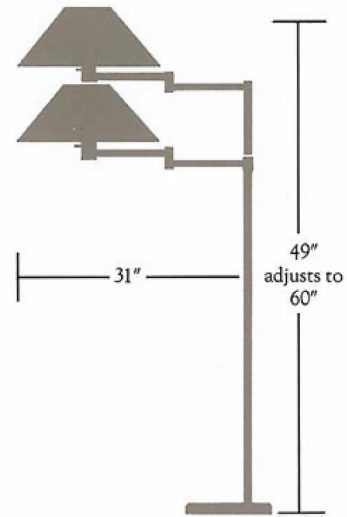

**NF907** *Adjustable-height floor lamp*  
1927 *Walter von Nessen design*

Solid brass construction. 11" diameter base.  
Adjustable telescopic arm. No manual fastening required.  
Arm swings 340° at elbow.  
6" Opal glass reflector.  
Three-way switch on socket cup controls one medium base socket.  
150W max. Bulb not included; can be ordered separately.  
UL listed, CSA approved.

**NF903** *Adjustable-height swing-arm floor lamp*

Same as above except uses full range dimmer socket.  
150W max, UL listed, CSA approved.

**NF987** *Adjustable-height swing-arm floor lamp with drum shade*

Solid brass construction. 11" diameter base.  
Adjustable telescopic arm. No manual fastening required.  
Drum shade. Arm swings 340° at elbow.  
Perforated metal disc for downlight.  
Three-way switch on socket up controls a two socket cluster.  
100W max each. UL listed, CSA approved.

**Shade Dimensions:**

**NF903/NF907:** B 18", T 6-1/2", H 7"

**NF987:** B 15", T 11", H 6"

NF907-NF903

NF987

Polished Brass

Brushed Brass

Antique Brass