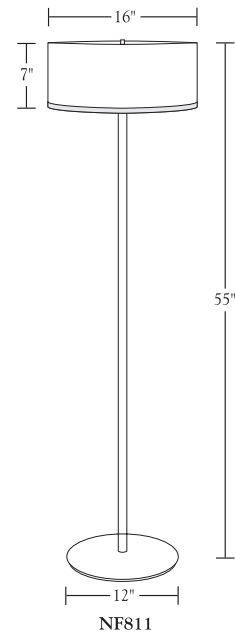

*Nessen*

NF811 55" Solid brass floor lamp

**NF811** solid brass floor lamp

Solid brass construction. 12" diameter base.  
On/off switch controls two medium base lamps. 75W max each.  
Bulb not included; can be ordered separately.

**Shades:**

Ivory Silk with Grosgrain Ribbon

**Shade Dimensions:**

B 16", T 16", H 7"

For modifications and special contract orders, visit [www.nessenlighting.com](http://www.nessenlighting.com)