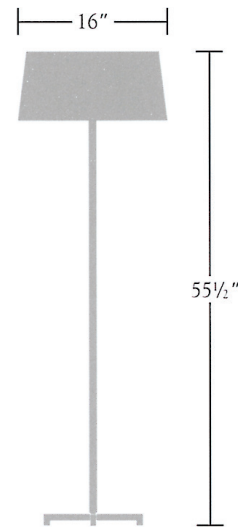

*Nessen*

NF412 55-1/2" Solid brass floor lamp

**NF412** solid brass floor lamp with square tubing

Solid brass construction.  $\frac{3}{4}$ " square tubing, 14- $\frac{3}{4}$ " footprint.  
 White perforated top disc for downlight.  
 Cord exits through bottom of center tube.  
 Two medium base sockets controlled individually by pull chain.  
 75W max each. UL listed, cUL certified.

**Shades:**

White Semi-Gloss Paper, Black Semi-Gloss Paper, White Linen

**Shade Dimensions:** B 16", T 15", H 8"

NF412

Polished Brass

Brushed Brass

Antique Brass

Dark Antique Brass