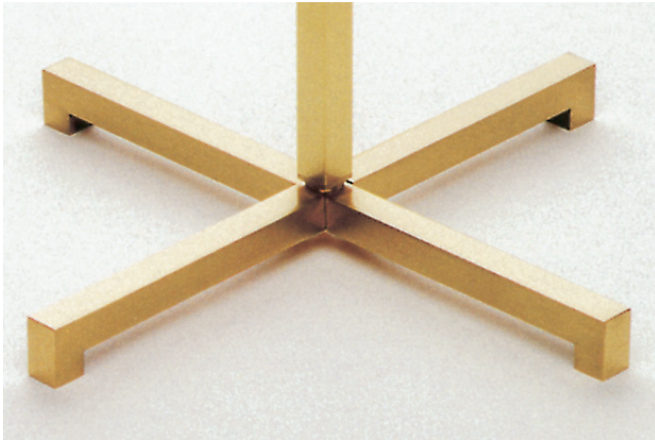

*Nessen*

NF412 55-1/2" Solid brass floor lamp

**NF412** solid brass floor lamp with square tubing

Solid brass construction.  $\frac{3}{4}$ " square tubing, 14- $\frac{3}{4}$ " footprint.  
 White perforated top disc for downlight.  
 Cord exits through bottom of center tube.  
 Two medium base sockets controlled individually by pull chain.  
 75W max each. UL listed, cUL certified.

**Shades:**

White Semi-Gloss Paper, Black Semi-Gloss Paper, White Linen

**Shade Dimensions:** B 16", T 15", H 8"

NF412

Polished Brass

Brushed Brass

Antique Brass

Dark Antique Brass